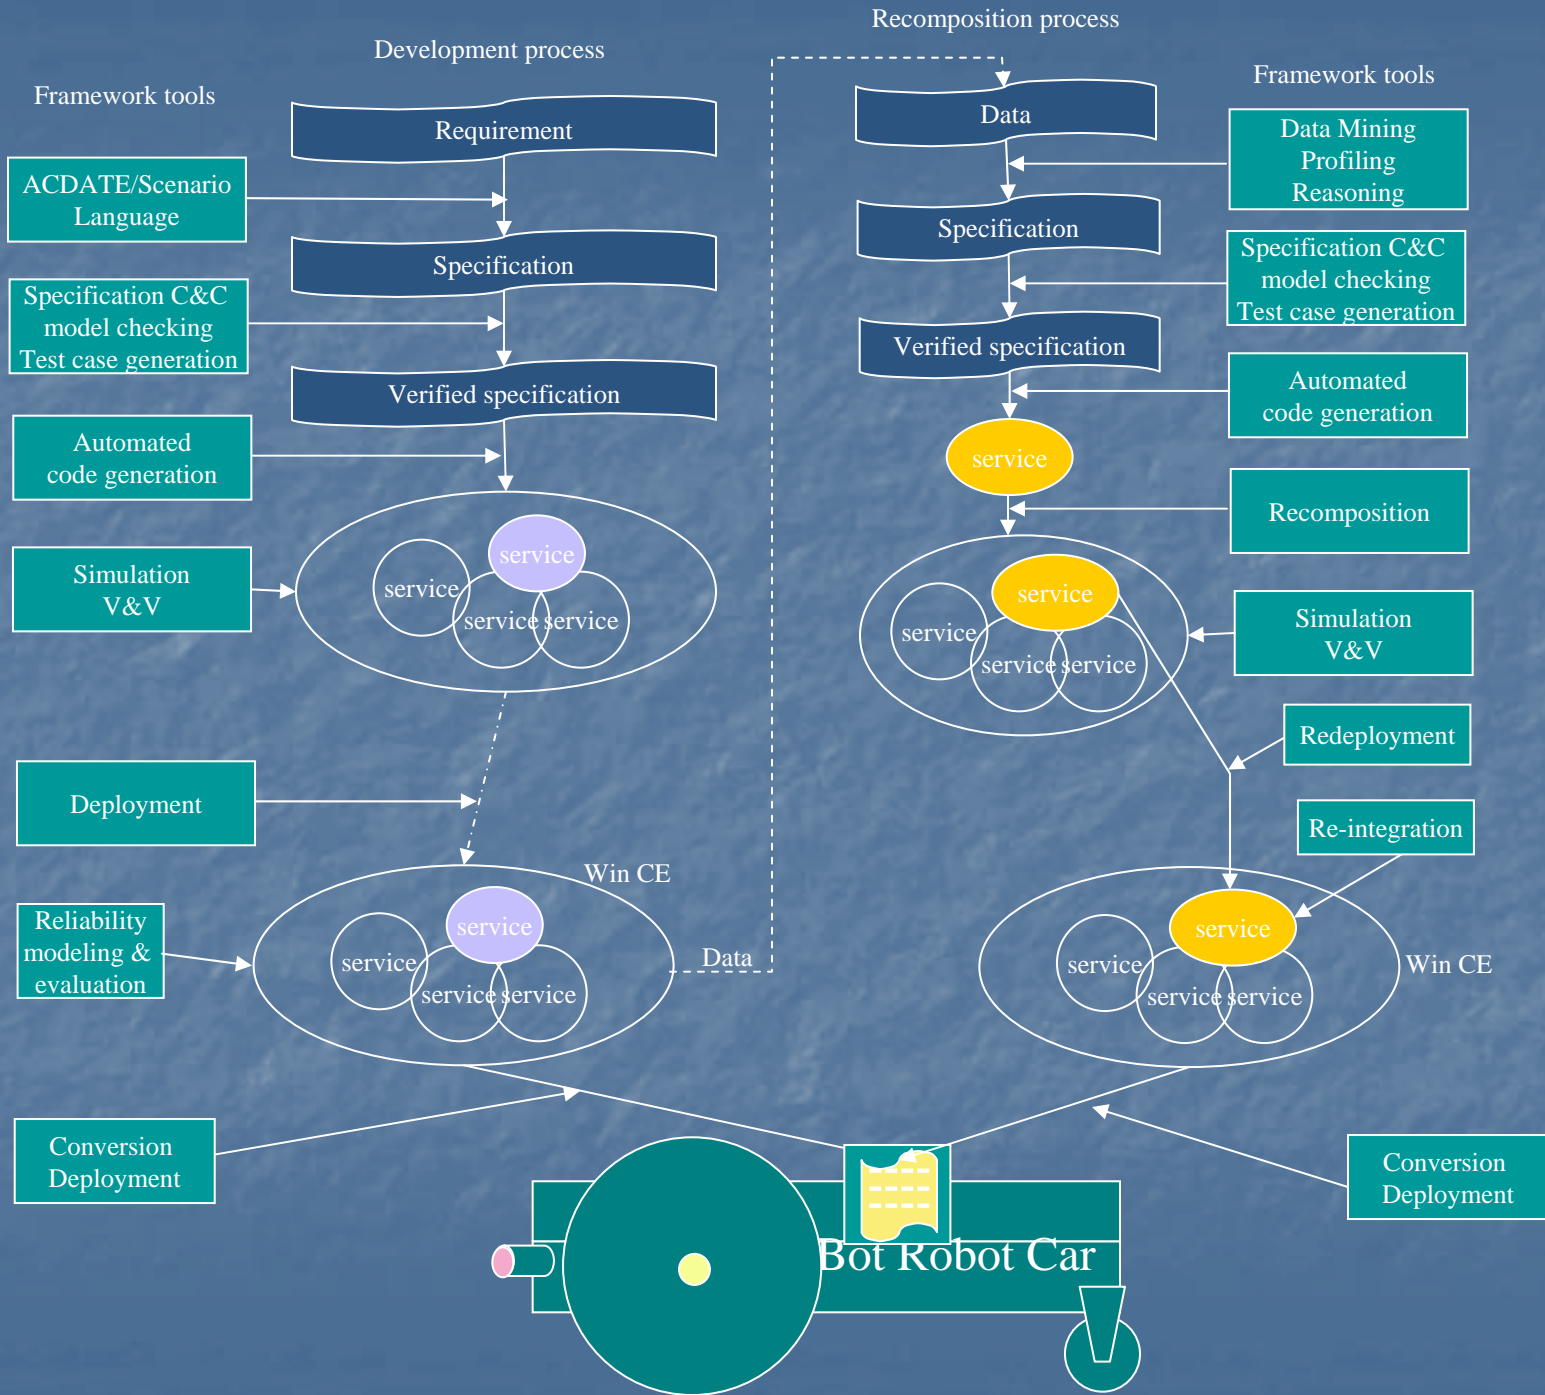

Embedded Explorer

Wei-Tek Tsai

Software Research Laboratory

Computer Science & Engineering Department

Arizona State University

System Overview

Dynamic Development

Remote Maintenance Center

GUI on PDA and Manual Driving Mode

Development Task Deposition