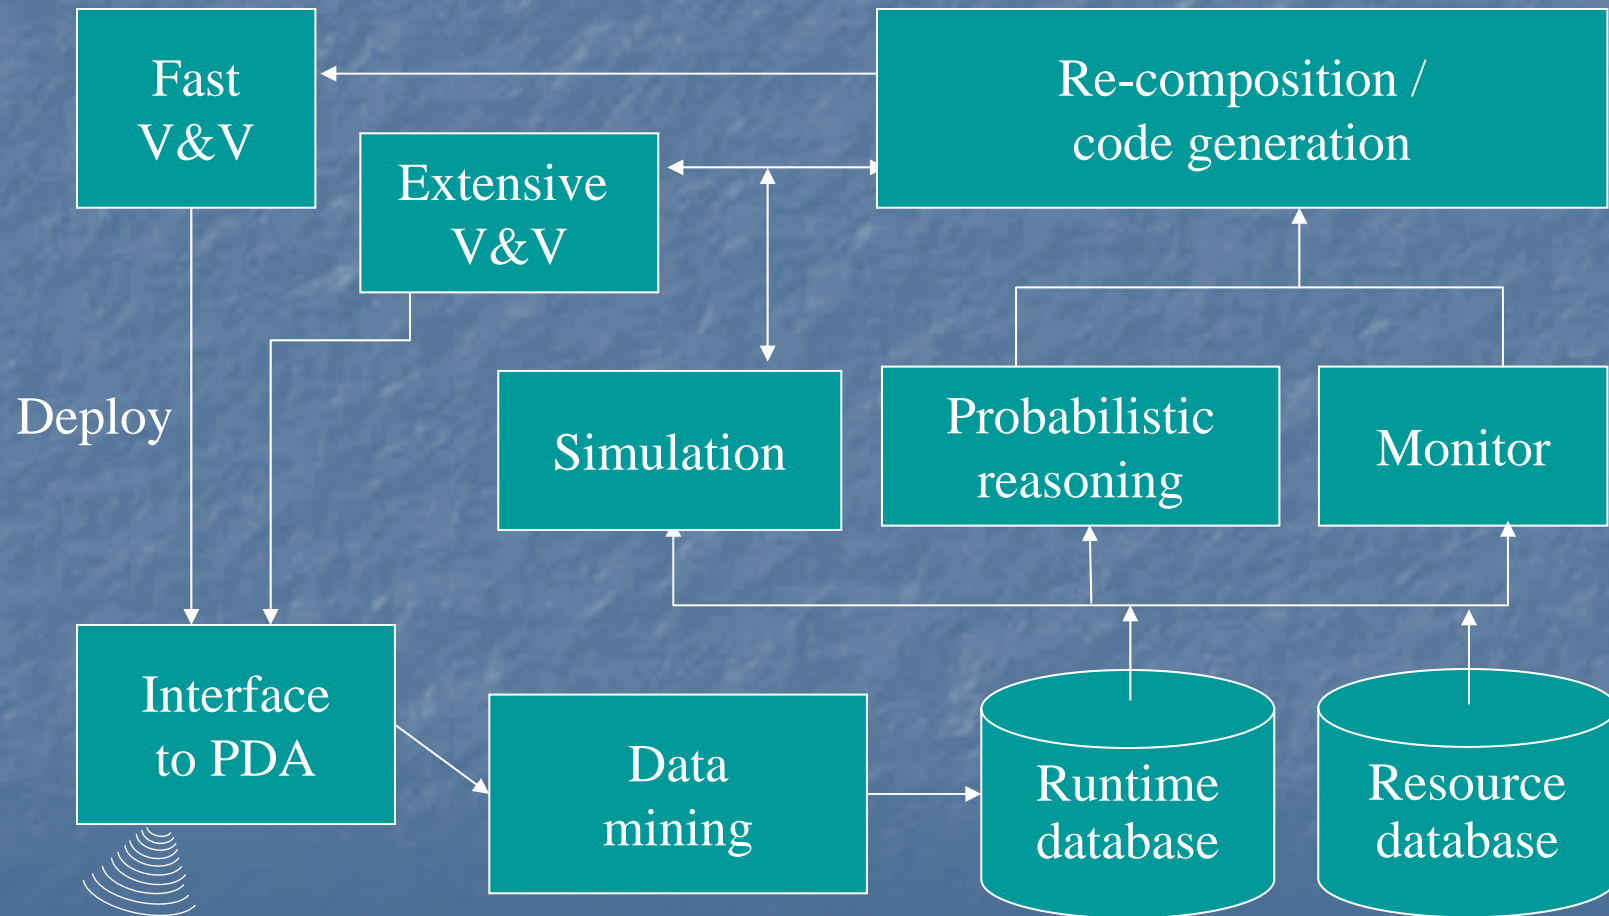

Embedded Explorer

Wei-Tek Tsai

Software Research Laboratory

Computer Science & Engineering Department

Arizona State University

System Overview

Dynamic Development

Remote Maintenance Center

GUI on PDA and Manual Driving Mode

Development Task Deposition