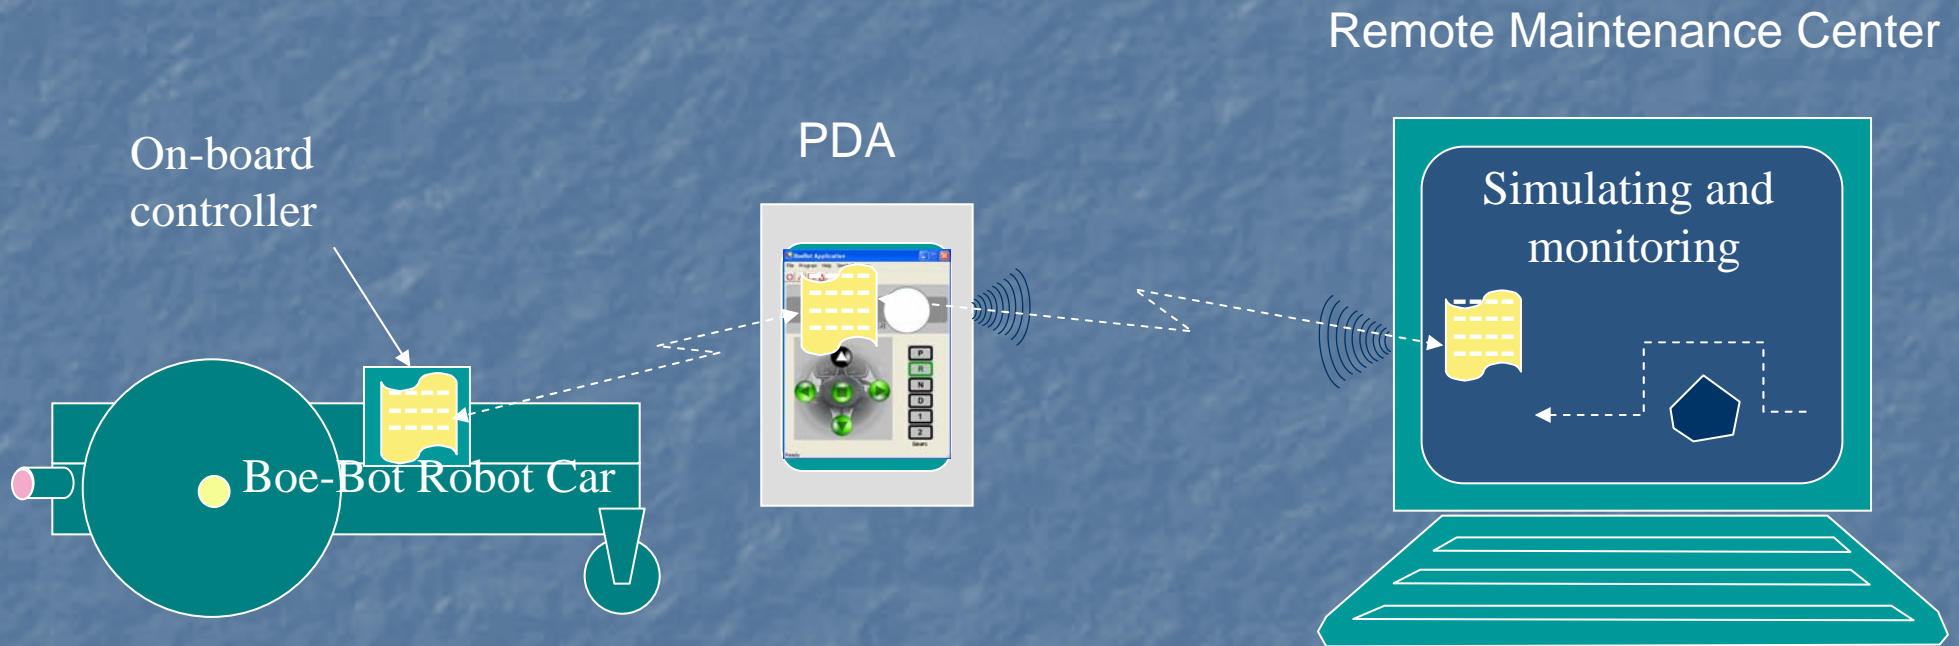

Embedded Explorer

Wei-Tek Tsai

Software Research Laboratory

Computer Science & Engineering Department

Arizona State University

System Overview

Dynamic Development

Remote Maintenance Center

GUI on PDA and Manual Driving Mode

Development Task Deposition